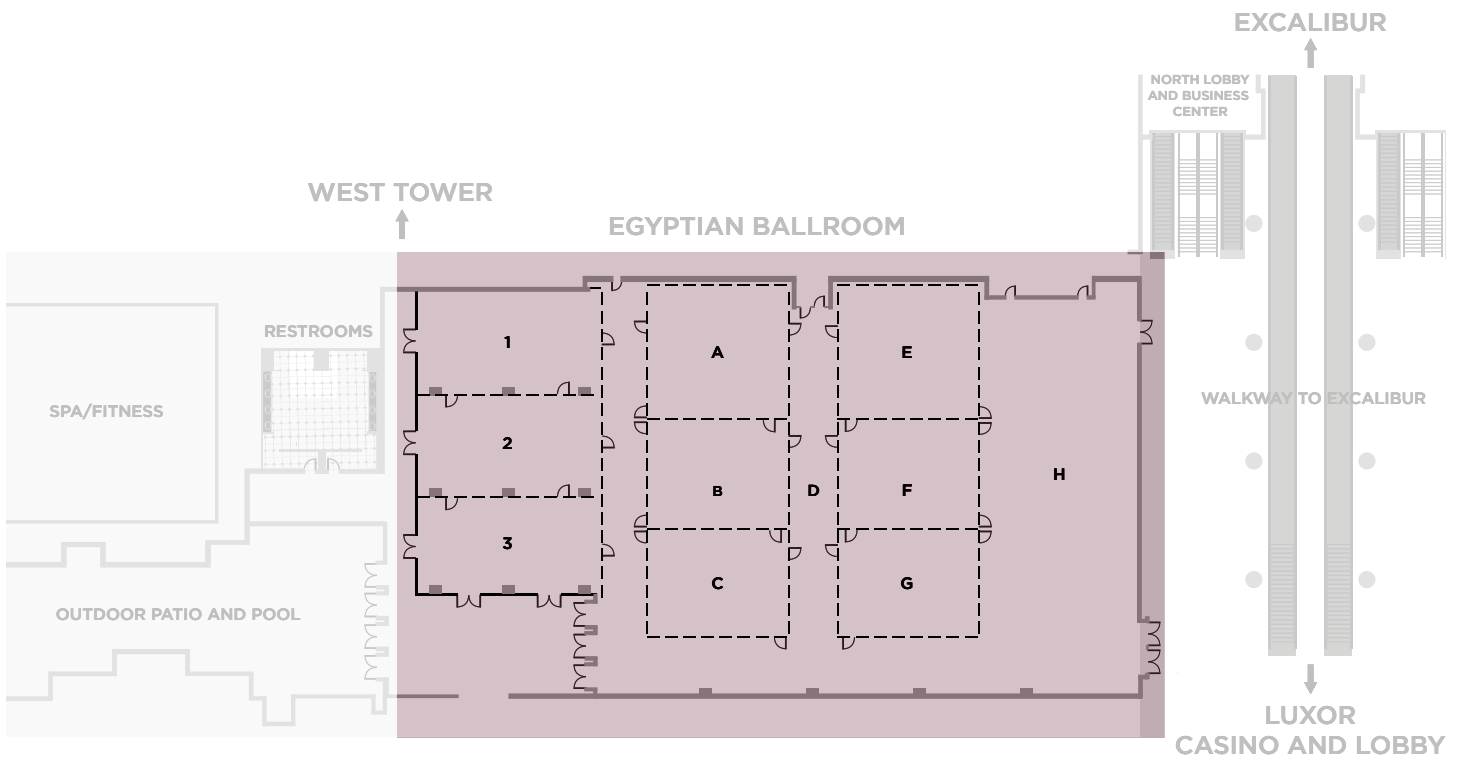

EGYPTIAN BALLROOM

DIMENSIONS

ROOM	SQUARE FEET	DIMENSIONS L X W	CEILING HEIGHT
EGYPTIAN BALLROOM	20,435	111' 1/2" x 199' 1 1/2"	15' / 18'
EGYPTIAN 1	1,278	24' 4" x 50' 10"	10' 11" / 12' 4"
EGYPTIAN 2	1,548	29' 6" x 50' 10"	10' 11" / 12' 4"
EGYPTIAN 3	1,451	27' 9" x 50' 10"	10' 11" / 12' 4"
EGYPTIAN 1 & 2	2,826	53' 10" x 50' 10"	10' 11" / 12' 4"
EGYPTIAN 2 & 3	2,999	57' 4" x 50' 10"	10' 11" / 12' 4"
EGYPTIAN 1, 2, 3	4,277	82' 3" x 50' 10"	10' 11" / 12' 4"
EGYPTIAN A	1,236	32' 0" x 38' 7"	15' / 18'
EGYPTIAN B	1,233	32' 10" x 38' 7"	15' / 18'
EGYPTIAN C	1,243	31' 9" x 38' 7"	15' / 18'
EGYPTIAN D	1,455		
EGYPTIAN E	1,237	32' 0" x 38' 7"	15' / 18'
EGYPTIAN F	1,235	32' 10" x 38' 7"	15' / 18'
EGYPTIAN G	1,245	31' 9" x 38' 7"	15' / 18'
EGYPTIAN H	4,601	111' 1/2" x 43' 9"	13'
EGYPTIAN A-B	2,469	64' 10" x 38' 7"	15' / 18'
EGYPTIAN B-C	2,476	64' 7" x 38' 7"	15' / 18'
EGYPTIAN A-C	3,712	97' 3" x 38' 7"	15' / 18'
EGYPTIAN A-D	5,167	97' 3" x 53' 5"	15' / 18'
EGYPTIAN E-F	2,472	64' 10" x 38' 7"	15' / 18'
EGYPTIAN F-G	2,480	64' 7" x 38' 7"	15' / 18'
EGYPTIAN E-G	3,717	97' 3" x 38' 7"	15' / 18'
EGYPTIAN E-H	8,318	111' 1/2" x 82' 7 1/2"	13' / 18'
EGYPTIAN D-H	9,773	N/A	N/A