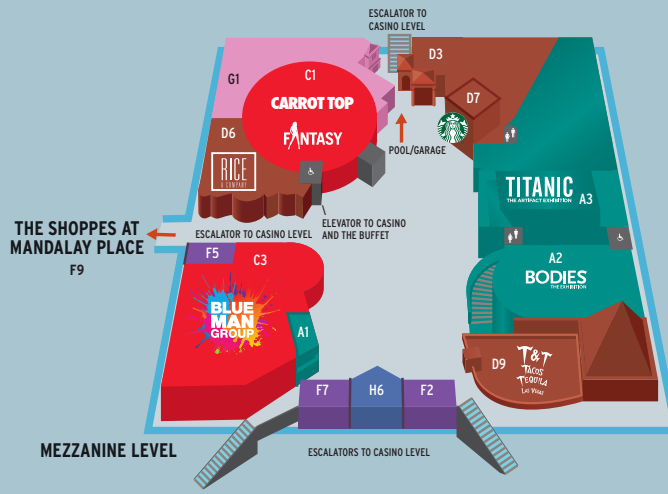

An MGM Resorts Destination

ELEVATORS

- ELEVATOR 1**
 - 1a Floors 2–5
 - 1b Floors 22–30
- ELEVATOR 2**
 - 2a Floors 2–5
 - 2b Floors 6–15
- ELEVATOR 3**
 - 3a Floors 2–5
 - 3b Floors 16–21
- ELEVATOR 4**
 - 4a Floors 2–5
 - 4b Floors 6–15
- WEST TOWER ELEVATORS**
 - Casino Level
 - North Entrance
- EAST TOWER ELEVATORS**
 - Casino Level
 - North Entrance

ATTRACTIONS

- Attraction and Show Tickets **A1**
- BODIES... The Exhibition **A2**
- Titanic: The Artifact Exhibition **A3**

CASINO/GAMING

- Casino Cashier **B1**
- High Limit Area **B2**
- M life® Rewards Desk **B3**
- Tournament Area **B4**
- Race & Sports Book **B5**

ENTERTAINMENT

- Atrium Showroom **C1**
- Carrot Top FANTASY
- Criss Angel MINDFREAK® LIVE! **C2**
- Theater and Box Office
- Blue Man Group Theater **C3**

DINING

- Backstage Deli **D1**
- Blizz Frozen Yogurt **D2**
- Food Court **D3**
- Bonanno's New York Pizzeria, Johnny Rockets, L.A. Subs, Nathan's Famous, Starbucks®, The Original Chicken Tender Company
- Buffet **LOWER LEVEL**
- Public House **D4**
- Pyramid Café **D5**
- Rice & Company **D6**
- Starbucks (three Locations) **D7**
- TENDER® Steak & Seafood **D8**
- Tacos & Tequila (T&T) **D9**

SPA AND POOL

- Fitness Center **E1**
- Nurture Spa and Salon **E2**
- Luxor Pool Store **E3**
- Oasis Pool **E4**

SHOPPING

- 24/7 **F1**
- Booze to Cruz **F2**
- Criss Angel MINDFREAK® LIVE! Store **F3**
- Everything's \$10 Boutique **LOWER LEVEL**
- Luxor Essentials **F4**
- LUX Vegas **F5**
- LX Logo Store **F6**
- Pearl Factory **F7**
- Lionesse Beauty Bar **F8**
- The Shoppes at Mandalay Place **F9**
- Zippo **F10**
- Luggage+ **F11**