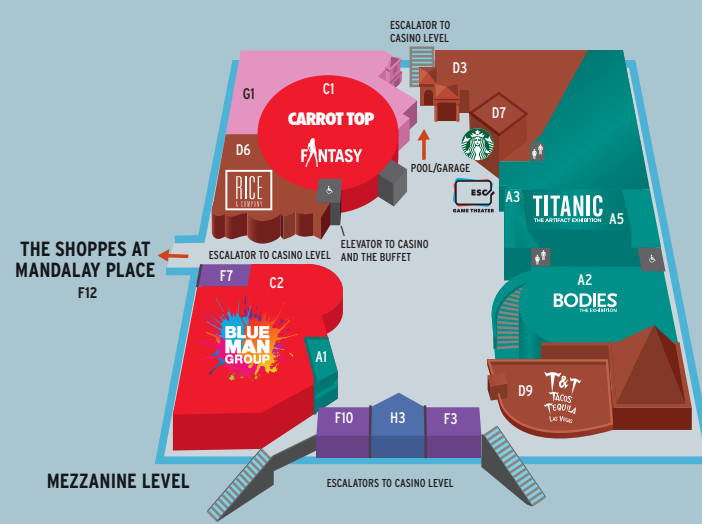

■ CASINO/GAMING

Casino Cashier	B1
High Limit Area	B2
M life® Rewards Desk	B3
Race & Sports Book	B4
Tournament Area	B5

■ ENTERTAINMENT

Atrium Showroom	C1
Carrot Top FANTASY	C2
Blue Man Group Theater	C2
Criss Angel MINDFREAK® LIVE!	C3
Theater and Box Office	

■ DINING

Backstage Deli	D1
Blizz Frozen Yogurt	D2
Buffet	LOWER LEVEL
Food Court	D3
Bonanno's New York Pizzeria, Johnny Rockets, L.A. Subs, Nathan's Famous, Starbucks®, The Original Chicken Tender Company	
Public House	D4
Pyramid Café	D5
Rice & Company	D6
Starbucks (three Locations)	D7
TENDER® Steak & Seafood	D8
Tacos & Tequila (T&T)	D9

■ SPA AND POOL

Fitness Center	E1
Luxor Pool Store	E2
Nurture Spa and Salon	E3
Oasis Pool	E4

■ SHOPPING

24/7	F1
Aleenk Technologies	F2
Booze to Cruz	F3
Criss Angel MINDFREAK® LIVE! Store	F4
Everything's $10 Boutique	LOWER LEVEL
Lionesse Beauty Bar	F5
Luggage+	F6
LUX Vegas	F7
Luxor Essentials	F8
LX Logo Store	F9
Pearl Factory	F10
The Shoppes at Mandalay Place	F12

■ WEDDING CHAPEL

The Chapel at Luxor	G1

■ BARS/LOUNGES

Aurora	H1
Centra Bar & Lounge	H2
Chonga Bar	H3
Evening Call	H4
Flight	H5
High Bar	H6
Playbar	H7

■ HOTEL SERVICES

Bell Desk	I1
Business Center	I2
Grandview Check-In and Tower Registration	I3
Main Valet	I4
North Bus Plaza	I5
Registration, Guest Services and Concierge	I6
Uber • Rideshare	I7
VIP Registration and Lounge	I8

■ MEETING ROOMS

Egyptian and Nile Ballrooms	J1
Galleria Square	J2
Velvet Room	J3