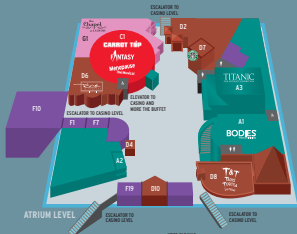

ATTRACTIONS

BODIES... The Exhibition	A1
Attraction & Show Tickets	A2
Titanic: The Artifact Exhibition	A3

CASINO/GAMING

Casino Cashier	B1
High Limit Area	B2
M life Players Club	B3
Poker Room	B4
Race & Sports Book	B5
Craps Pit	B6

ENTERTAINMENT

The Atrium Showroom	C1
Carrot Top	
Fantasy	
Menopause The Musical®	
CRISS ANGEL® Believe™	C2
Theatre & Box Office	

DINING

Backstage Deli	D1
Food Court	D2
Little Caesars Pizza; McDonald's;	
Nathan's Famous; Quiznos Sub Shop;	
Starbucks Coffee; Swensen's Ice Cream	
MORE The Buffet	LOWER LEVEL
O2 Bar	D4
Pyramid Café	D5
Rice & Company	D6
Starbucks (Three Locations)	D7
T&T (Tacos & Tequila)	D8
TENDER® steak & seafood	D9
T&T (Tacos & Tequila) Daiquiri Bar	D10

Criss Angel MINDFREAK	
The Official Store @ Luxor	F15
Relics	F16
24/7	F17
CRISS ANGEL Believe Store	F18
Pearl Factory	F19
Bico Jewelry	F20
Vittorio Handbags	F21
Sugar Frenzy	F22

WEDDING CHAPEL

The Chapel at Luxor	G1
---------------------	----

NIGHTLIFE

Aurora	H1
CatHouse Boutique Nightclub/Dooan's	H2
Evening Call	H3
Fight	H4
High Bar	H5
LAX Nightclub/Saville Row	H6
Liquidity	H7
Playbar	H8

HOTEL SERVICES

Ballroom and Convention Space	I1
Business Center	I2
Grandview Check-In and Tower Registration	I3
Main Valet	I4
VIP Registration and Lounge	I5
Bell Desk	I6
Registration, Guest Services and Concierge	I7